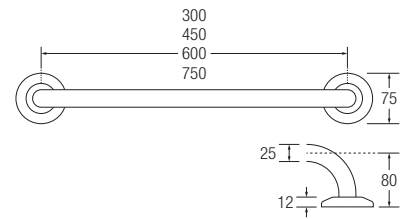

# Mild Steel and Stainless Steel Straight Grab Rails

25mm Mild Steel Stainless Steel

Concealed Fix

- Mild Steel for use in dry areas. Stainless Steel for use in wet or damp areas.
- Available in polyester coated, chrome plated, mirror polished and sateen polished finishes. Please specify the RAL colour you require when ordering colours.
- Fixing holes to fit size 8 screws. (Fixings not supplied)

## 25mm Straight Grab Rail

○ White
● Blue RAL 5011
● RAL Colour
○ Chrome Plate
○ Mirror Polish
○ Sateen Polish

25mm	MS	300mm	15100C	15402C	On Req.	13000C	NA	NA
25mm	MS	450mm	15300C	15403C	On Req.	13200C	NA	NA
25mm	MS	600mm	15400C	15404C	On Req.	13300C	NA	NA
25mm	MS	750mm	15401C	15405C	On Req.	13400C	NA	NA
25mm	SS	300mm	29325C	29320C	On Req.	NA	29100C	29304C
25mm	SS	450mm	29350C	29321C	On Req.	NA	29200C	29306C
25mm	SS	600mm	29400C	29322C	On Req.	NA	29300C	29308C
25mm	SS	750mm	29450C	29323C	On Req.	NA	29301C	29309C