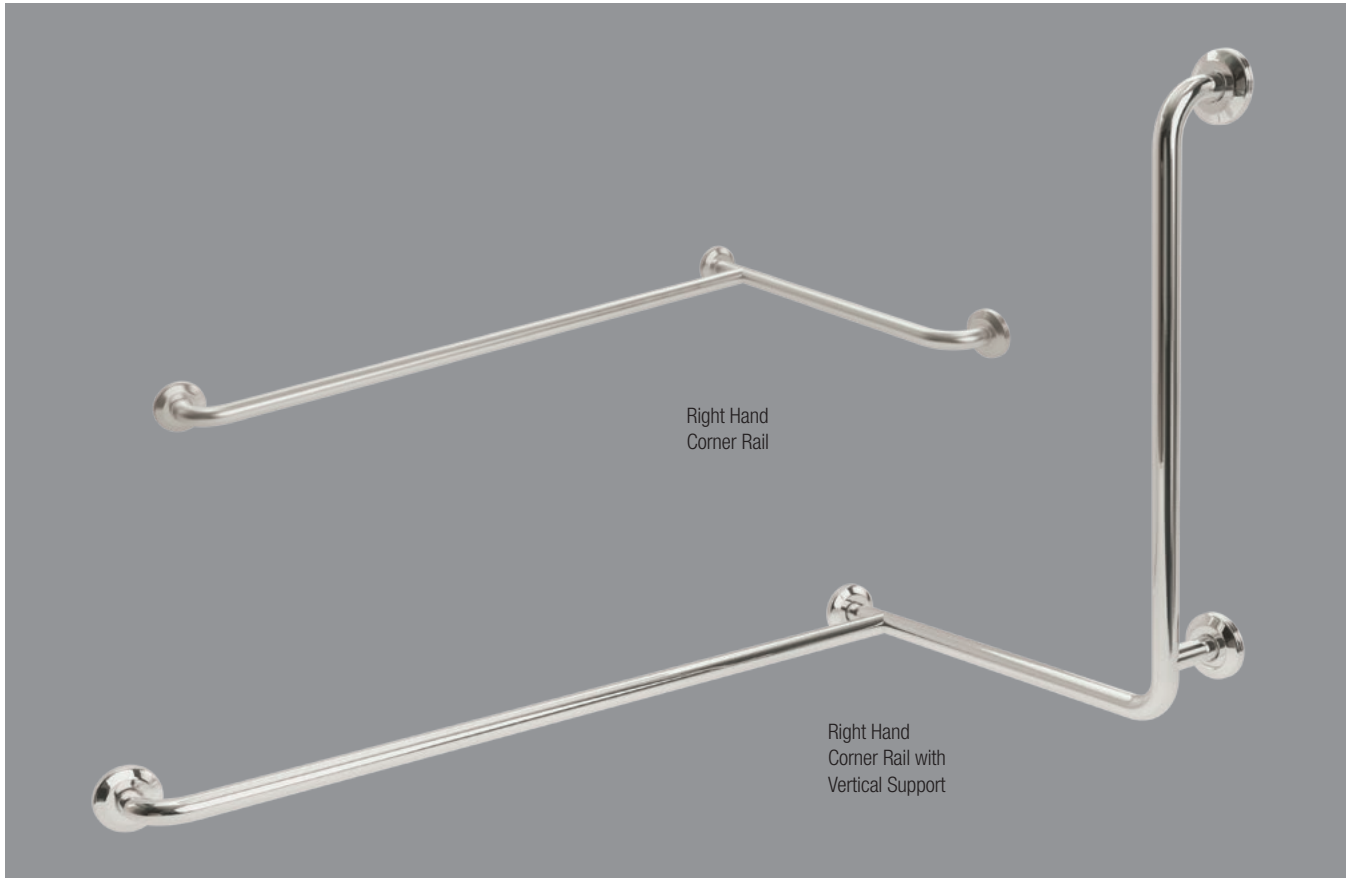

Stainless Steel Corner Rails

35

35mm Corner Rail

White
 RAL Colour
 Mirror Polish
 Sateen Polish

35mm	SS	No Vertical Support	43570C	43575C	43550C	43552C
35mm	SS	Vertical Support	42300C	43535C	43510C	43512C

35mm
 Stainless Steel

Left Hand
 Right Hand

Concealed Fix

- This product is usually made to customer specifications. Please call to discuss your requirements.
- Can be manufactured left or right hand.
- Stainless Steel for use in wet or damp areas.
- Available in polyester coated, mirror polished and sateen polished finishes. Please specify the RAL colour you require when ordering colours.
- Fixing holes to fit size 8 screws. (Fixings not supplied)