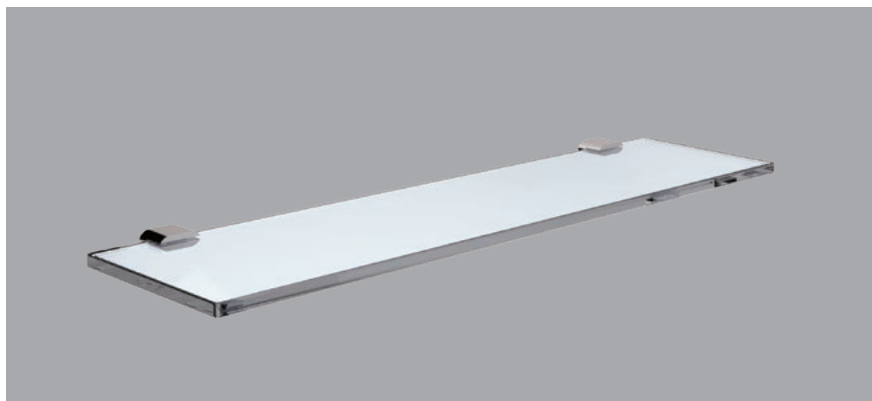

Accessories - Professional

Hinged Toilet Roll Holder

PRO

Chrome Plate

53000

- Chrome Plated Brass / Stainless Steel.
- Concealed fixing.
- (W) 140mm x (H) 95mm.
- Fixings not supplied.

Clothes Hook

PRO

Single Robe Hook

53400

- Chrome Plated Brass.
- 50mm diameter wall plate.
- Projects 70mm from wall.
- Fixings not supplied.

Towel Ring

PRO

Chrome Plate

61350

- Chrome Plated Brass / Stainless Steel.
- 157mm diameter towel ring.
- Projects 40mm from wall.
- Fixings not supplied.

Glass Shelf

PRO

Standard Glass

600mm x 130mm

52850

- (W) 600 x (D) 130mm.
- Chrome Plated Brass brackets.
- 7.3mm Toughened glass.
- Fixings not supplied.