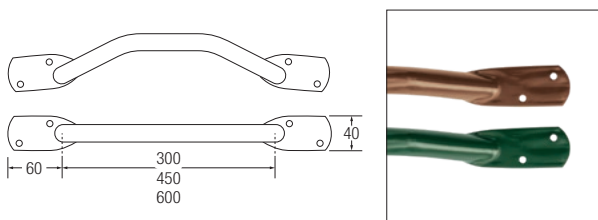

Mild Steel Flat End Grab Rails

25mm Mild Steel

- Mild Steel for use in dry areas.
- Available in white LDPE (dipped plastic coating). Please specify the RAL colour you require when ordering colours.
- Fixing holes to fit size 8 screws.(Fixings not supplied)

○ White ● RAL Colour

Straight				
25mm	MS	300mm	12100	12105U
25mm	MS	450mm	12200	12205U
25mm	MS	600mm	12300	12305U
Offset				
25mm	MS	300mm	12700	12705U
25mm	MS	450mm	12800	12805U

Mild Steel Newell Rails

25mm Mild Steel Left Hand Right Hand

- Mild Steel for use in dry areas.
- Available in white polyester coated finish. Colours available on request.
- Fixing holes to fit size 8 screws. (Fixings not supplied)

○ White

Left Hand Newell Rail			
25mm	MS	350mm	43700
Right Hand Newell Rail			
25mm	MS	350mm	43900

Left Hand Newell Rail