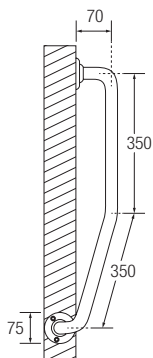

Mild Steel Flat End Grab Rails

25mm Mild Steel

- Mild Steel for use in dry areas.
- Available in white LDPE (dipped plastic coating). Please specify the RAL colour you require when ordering colours.
- Fixing holes to fit size 8 screws.(Fixings not supplied)

○ White ● RAL Colour

Straight				
25mm	MS	300mm	12100	12105U
25mm	MS	450mm	12200	12205U
25mm	MS	600mm	12300	12305U
Offset				
25mm	MS	300mm	12700	12705U
25mm	MS	450mm	12800	12805U

Mild Steel Newell Rails

25mm Mild Steel Left Hand Right Hand

- Mild Steel for use in dry areas.
- Available in white polyester coated finish. Colours available on request.
- Fixing holes to fit size 8 screws. (Fixings not supplied)

○ White

Left Hand Newell Rail			
25mm	MS	350mm	43700
Right Hand Newell Rail			
25mm	MS	350mm	43900

Left Hand Newell Rail