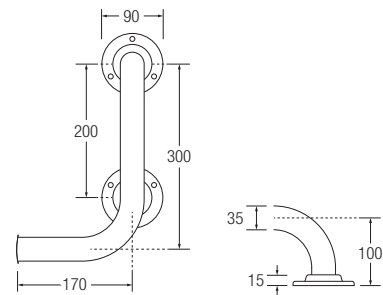

Mild Steel and Stainless Steel Grab Toilet Roll Holders

35mm	Left Hand	Right Hand
Mild Steel	Stainless Steel	

- Ideal for situations with restricted space.
- Left or right hand.
- Stainless Steel for use in wet or damp areas. Mild Steel for use in dry areas.
- Available in polyester coated, mirror polished and sateen polished finishes. Please specify the RAL colour you require when ordering colours.
- Fixing holes to fit size 8 screws. (Fixings not supplied)

35mm Grab Toilet Roll Holder - Left Hand

			White	RAL Colour	Mirror Polish	Sateen Polish
35mm	MS	300mm	31405	31425	NA	NA
35mm	SS	300mm	31505	31525	31555	31565

35mm Grab Toilet Roll Holder - Right Hand

			White	RAL Colour	Mirror Polish	Sateen Polish
35mm	MS	300mm	31400	31420	NA	NA
35mm	SS	300mm	31500	31520	31550	31560