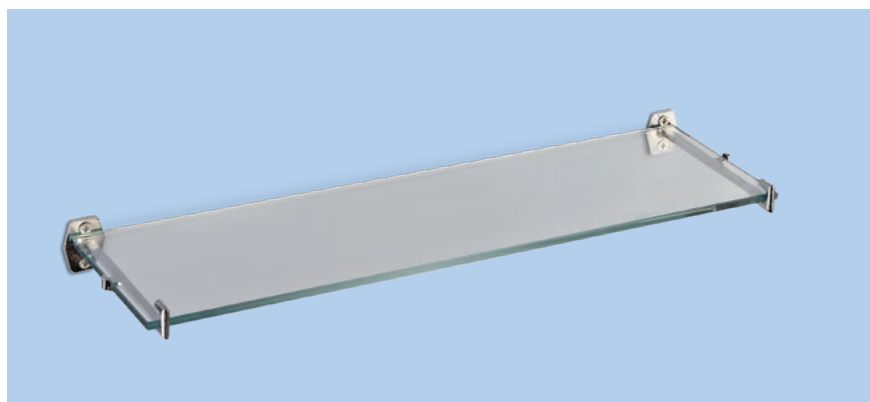

Accessories - Essential

Aluminium Clothes Hooks

Single Robe Hook	52910
Hat & Coat Hook	53210

- Brushed Aluminium.
- Single Robe Hook (H) 42mm x (W) 20mm.
- Hat & Coat Hook (H) 135 x (W) 20mm.
- Screw size 8. (Fixings not supplied)

Clothes Hooks

Single Robe Hook	52900
Double Robe Hook	53500

- Zinc Die-cast.
- Single Robe Hook (H) 40mm,
- Double Robe Hook (H) 55mm.
- Screw size 8. (Fixings not supplied)

Clothes Hook

Hat & Coat Hook	53200
-----------------	-------

- Zinc Die-cast.
- Hat & Coat Hook (H) 70mm.
- Screw size 8. (Fixings not supplied)

Glass Shelf

Standard Glass	
457mm x 127mm	52800
600mm x 127mm	52805
Toughened Glass	
457mm x 127mm	52810
600mm x 127mm	52820
Shelf Brackets	
Chrome Plate	52600
White Polyester	52700

- Zinc Die-cast brackets priced per pair.
- Glass 6mm thick.
- Screw size 8. (Fixings not supplied)