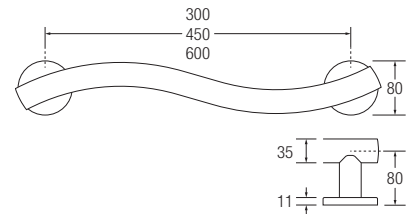

Stainless Steel Yardley Wave Grab Rails

25mm Yardley Wave Grab Rail
Mirror Polish | Left Hand

35mm Yardley Wave Grab Rail
Mirror Polish | Left Hand

Wave Grab Rail - Left Hand

25mm	SS	300mm	17030MP	17030SP	17030WH	17030CO
25mm	SS	450mm	17031MP	17031SP	17031WH	17031CO
25mm	SS	600mm	17032MP	17032SP	17032WH	17032CO
35mm	SS	300mm	19030MP	19030SP	19030WH	19030CO
35mm	SS	450mm	19031MP	19031SP	19031WH	19031CO
35mm	SS	600mm	19032MP	19032SP	19032WH	19032CO

Wave Grab Rail - Right Hand

25mm	SS	300mm	17035MP	17035SP	17035WH	17035CO
25mm	SS	450mm	17036MP	17036SP	17036WH	17036CO
25mm	SS	600mm	17037MP	17037SP	17037WH	17037CO
35mm	SS	300mm	19035MP	19035SP	19035WH	19035CO
35mm	SS	450mm	19036MP	19036SP	19036WH	19036CO
35mm	SS	600mm	19037MP	19037SP	19037WH	19037CO

25mm 35mm

Stainless Steel

Left Hand Right Hand

- Minimum projection distance from the wall for when space is at a premium.
- Stylish, low profile cover plates.
- Made as a single piece - providing a seamless finish.
- Smaller tube diameter for stylish home bathroom applications.
- Perfectly shaped machined support legs.
- Available in mirror polished, sateen polished and polyester coated finishes. Please specify the RAL colour you require when ordering colours.
- Fixing holes to fit size 8 screws. (Fixings not supplied)