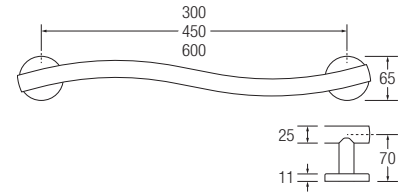

Stainless Steel Yardley Wave Grab Rails

25mm Yardley Wave Grab Rail
Mirror Polish | Left Hand

35mm Yardley Wave Grab Rail
Mirror Polish | Left Hand

Wave Grab Rail - Left Hand

25mm	SS	300mm	17030MP	17030SP	17030WH	17030CO
25mm	SS	450mm	17031MP	17031SP	17031WH	17031CO
25mm	SS	600mm	17032MP	17032SP	17032WH	17032CO
35mm	SS	300mm	19030MP	19030SP	19030WH	19030CO
35mm	SS	450mm	19031MP	19031SP	19031WH	19031CO
35mm	SS	600mm	19032MP	19032SP	19032WH	19032CO

Wave Grab Rail - Right Hand

25mm	SS	300mm	17035MP	17035SP	17035WH	17035CO
25mm	SS	450mm	17036MP	17036SP	17036WH	17036CO
25mm	SS	600mm	17037MP	17037SP	17037WH	17037CO
35mm	SS	300mm	19035MP	19035SP	19035WH	19035CO
35mm	SS	450mm	19036MP	19036SP	19036WH	19036CO
35mm	SS	600mm	19037MP	19037SP	19037WH	19037CO

25mm 35mm

Stainless Steel

Left Hand Right Hand

- Minimum projection distance from the wall for when space is at a premium.
- Stylish, low profile cover plates.
- Made as a single piece - providing a seamless finish.
- Smaller tube diameter for stylish home bathroom applications.
- Perfectly shaped machined support legs.
- Available in mirror polished, sateen polished and polyester coated finishes. Please specify the RAL colour you require when ordering colours.
- Fixing holes to fit size 8 screws. (Fixings not supplied)