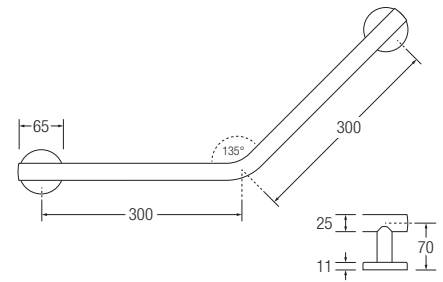

Stainless Steel Yardley Cranked Grab Rails

25mm Yardley Cranked Grab Rail
Mirror Polish

35mm Yardley Cranked Grab Rail
Mirror Polish

Cranked Grab Rail

Mirror Polish
 Sateen Polish
 White
 RAL Colour

25mm	SS	300mm x 300mm	17040MP	17040SP	17040WH	17040CO
35mm	SS	300mm x 300mm	19040MP	19040SP	19040WH	19040CO
35mm	SS	450mm x 450mm	19041MP	19041SP	19041WH	19041CO

25mm
 35mm
Stainless Steel

- Cranked for a more natural angle of grip.
- Minimum projection distance from the wall for when space is at a premium.
- Stylish, low profile cover plates.
- Smaller tube diameter for stylish home bathroom applications. Perfectly shaped machined support legs.
- Available in mirror polished, sateen polished and polyester coated finishes. Please specify the RAL colour you require when ordering colours.
- Fixing holes to fit size 8 screws. (Fixings not supplied)