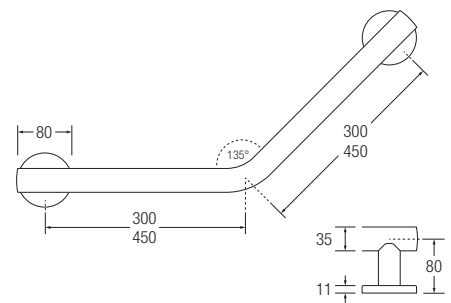

Stainless Steel Yardley Cranked Grab Rails

25mm Yardley Cranked Grab Rail
Mirror Polish

35mm Yardley Cranked Grab Rail
Mirror Polish

Cranked Grab Rail

Mirror Polish
 Sateen Polish
 White
 RAL Colour

25mm	SS	300mm x 300mm	17040MP	17040SP	17040WH	17040CO
35mm	SS	300mm x 300mm	19040MP	19040SP	19040WH	19040CO
35mm	SS	450mm x 450mm	19041MP	19041SP	19041WH	19041CO

25mm
 35mm
Stainless Steel

- Cranked for a more natural angle of grip.
- Minimum projection distance from the wall for when space is at a premium.
- Stylish, low profile cover plates.
- Smaller tube diameter for stylish home bathroom applications. Perfectly shaped machined support legs.
- Available in mirror polished, sateen polished and polyester coated finishes. Please specify the RAL colour you require when ordering colours.
- Fixing holes to fit size 8 screws. (Fixings not supplied)