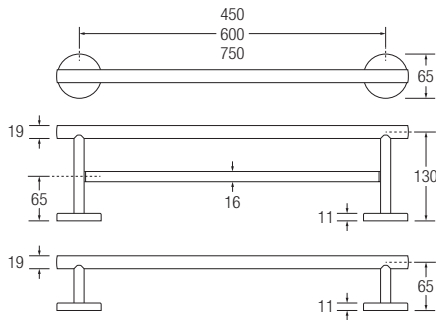

Towel Rails

19mm Yardley Towel Rail

19mm Stainless Steel

- Stylish, low profile cover plates.
- Available in mirror polished and sateen polished finishes.
- Fixing holes to fit size 8 screws. (Fixings not supplied)

Yardley Single Towel Rail

19mm	SS	450mm	60000MP	60000SP
19mm	SS	600mm	60001MP	60001SP
19mm	SS	750mm	60002MP	60002SP

Yardley Double Towel Rail

19mm	SS	450mm	60010MP	60010SP
19mm	SS	600mm	60011MP	60011SP
19mm	SS	750mm	60012MP	60012SP

16mm Knowle Towel Rail

16mm Stainless Steel

- Stylish, low profile cover plates.
- Available in mirror polished and sateen polished finishes.
- Fixing holes to fit size 8 screws. (Fixings not supplied)

Knowle Single Towel Rail

16mm	SS	450mm	60100MP	60100SP
16mm	SS	600mm	60101MP	60101SP
16mm	SS	750mm	60102MP	60102SP

Knowle Double Towel Rail

16mm	SS	450mm	60110MP	60110SP
16mm	SS	600mm	60111MP	60111SP
16mm	SS	750mm	60112MP	60112SP