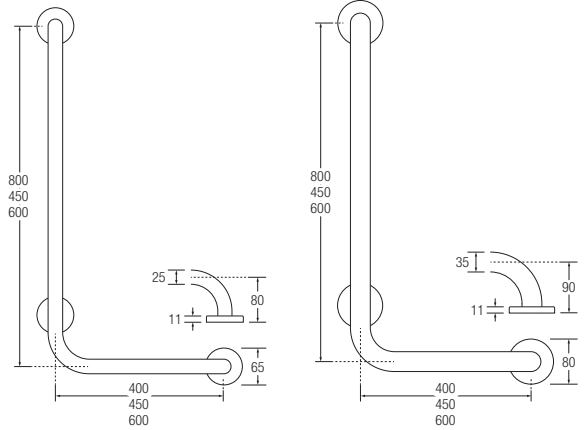

# Knowle L Shaped Grab Rails

25mm Knowle L Shaped Rail  
Mirror Polish | Left Hand

35mm Knowle L Shaped Rail  
Mirror Polish | Left Hand

## L Shaped Rail - Left Hand

25mm	SS	400mm x 800mm	11050MP	11050SP	11050WH	11050CO
25mm	SS	450mm x 450mm	11051MP	11051SP	11051WH	11051CO
25mm	SS	600mm x 600mm	11052MP	11052SP	11052WH	11052CO
35mm	SS	400mm x 800mm	18050MP	18050SP	18050WH	18050CO
35mm	SS	450mm x 450mm	18051MP	18051SP	18051WH	18051CO
35mm	SS	600mm x 600mm	18052MP	18052SP	18052WH	18052CO

25mm 35mm

Stainless Steel

Left Hand Right Hand

- Single product solution for assistance in both horizontal and vertical planes.
- Minimum projection distance from the wall for when space is at a premium.
- Stylish, low profile cover plates.
- Smaller tube diameter for stylish home bathroom applications.
- Available in mirror polished, sateen polished and polyester coated finishes. Please specify the RAL colour you require when ordering colours.
- Fixing holes to fit size 8 screws. (Fixings not supplied)

## L Shaped Rail - Right Hand

25mm	SS	400mm x 800mm	11060MP	11060SP	11060WP	11060CO
25mm	SS	450mm x 450mm	11061MP	11061SP	11061WP	11061CO
25mm	SS	600mm x 600mm	11062MP	11062SP	11062WP	11062CO
35mm	SS	400mm x 800mm	18060MP	18060SP	18060WH	18060CO
35mm	SS	450mm x 450mm	18061MP	18061SP	18061WH	18061CO
35mm	SS	600mm x 600mm	18062MP	18062SP	18062WH	18062CO