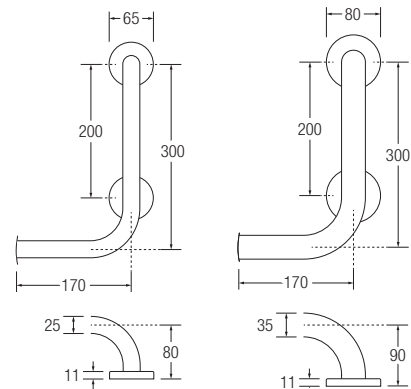

# Stainless Steel Knowle Grab Toilet Roll Holders

35mm Knowle Grab Toilet Roll Holder | Left Hand

25mm Knowle Grab Toilet Roll Holder | Left Hand

## Grab Toilet Roll Holder - Left Hand

- Mirror Polish
- Sateen Polish
- White
- RAL Colour

25mm	SS	11013MP	11013SP	11013WH	11013CO
35mm	SS	18013MP	18013SP	18013WH	18013CO

## Grab Toilet Roll Holder - Right Hand

- Mirror Polish
- Sateen Polish
- White
- RAL Colour

25mm	SS	11014MP	11014SP	11014WH	11014CO
35mm	SS	18014MP	18014SP	18014WH	18014CO

- 25mm
- 35mm

Stainless Steel

- Left Hand
- Right Hand

- Ideal for situations with restricted space.
- Stylish, low profile cover plates.
- 25mm tube diameter for stylish home bathroom applications.
- Available in mirror polished, sateen polished and polyester coated finishes. Please specify the RAL colour you require when ordering colours.
- Fixing holes to fit size 8 screws. (Fixings not supplied)