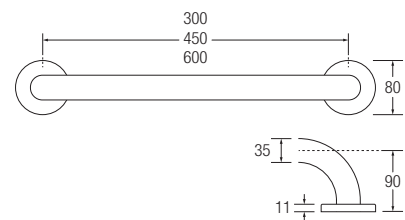

Stainless Steel Knowle Grab Rails

25mm Knowle Grab Rail
Mirror Polish

35mm Knowle Grab Rail
Mirror Polish

Straight Grab Rail

- Mirror Polish
- Sateen Polish
- White
- RAL Colour

25mm	SS	300mm	11000MP	11000SP	11000WH	11000CO
25mm	SS	450mm	11001MP	11001SP	11001WH	11001CO
25mm	SS	600mm	11002MP	11002SP	11002WH	11002CO
35mm	SS	300mm	18000MP	18000SP	18000WH	18000CO
35mm	SS	450mm	18001MP	18001SP	18001WH	18001CO
35mm	SS	600mm	18002MP	18002SP	18002WH	18002CO

- 25mm
- 35mm
- Stainless Steel

- Stylish, low profile cover plates.
- Smaller tube diameter for stylish home bathroom applications.
- Available in mirror polished, sateen polished and polyester coated finishes. Please specify the RAL colour you require when ordering colours.
- Fixing holes to fit size 8 screws. (Fixings not supplied)