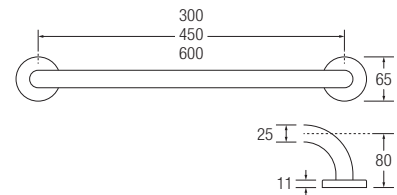

Stainless Steel Knowle Grab Rails

25mm Knowle Grab Rail
Mirror Polish

35mm Knowle Grab Rail
Mirror Polish

Straight Grab Rail

- Mirror Polish
- Sateen Polish
- White
- RAL Colour

25mm	SS	300mm	11000MP	11000SP	11000WH	11000CO
25mm	SS	450mm	11001MP	11001SP	11001WH	11001CO
25mm	SS	600mm	11002MP	11002SP	11002WH	11002CO
35mm	SS	300mm	18000MP	18000SP	18000WH	18000CO
35mm	SS	450mm	18001MP	18001SP	18001WH	18001CO
35mm	SS	600mm	18002MP	18002SP	18002WH	18002CO

- 25mm
- 35mm
- Stainless Steel

- Stylish, low profile cover plates.
- Smaller tube diameter for stylish home bathroom applications.
- Available in mirror polished, sateen polished and polyester coated finishes. Please specify the RAL colour you require when ordering colours.
- Fixing holes to fit size 8 screws. (Fixings not supplied)