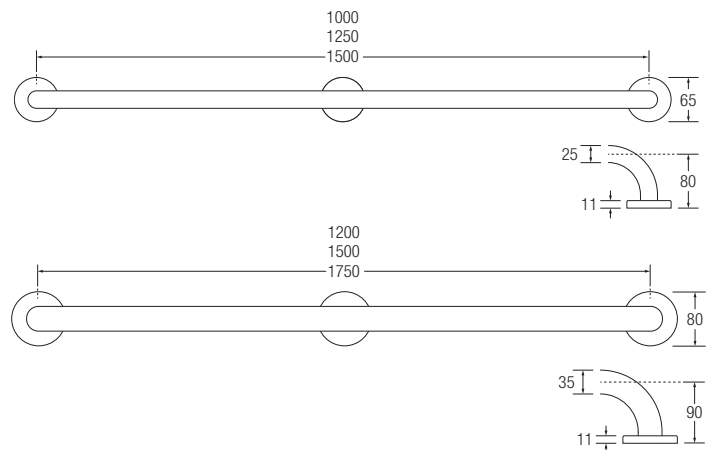

Stainless Steel Knowle 3 Flange Grab Rails

25
KNOWLE35
KNOWLE

25mm Knowle 3 Flange Grab Rail
Mirror Polish / 1000mm

35mm Knowle 3 Flange Grab Rail
Mirror Polish / 1500mm

3 Flange Grab Rail

 Mirror Polish
  Sateen Polish
  White
  RAL Colour

25mm	SS	1000mm	11070MP	11070SP	11070WH	11070CO
25mm	SS	1250mm	11075MP	11075SP	11075WH	11075CO
25mm	SS	1500mm	11080MP	11080SP	11080WH	11080CO
35mm	SS	1200mm	18070MP	18070SP	18070WH	18070CO
35mm	SS	1500mm	18075MP	18075SP	18075WH	18075CO
35mm	SS	1750mm	18080MP	18080SP	18080WH	18080CO

25mm

35mm

Stainless Steel

- Minimum projection distance from the wall for when space is at a premium.
- Stylish, low profile cover plates.
- Smaller tube diameter for stylish home bathroom applications.
- Available in mirror polished, sateen polished and polyester coated finishes. Please specify the RAL colour you require when ordering colours.
- Cranked bath rails are available on request.
- Fixing holes to fit size 8 screws. (Fixings not supplied)