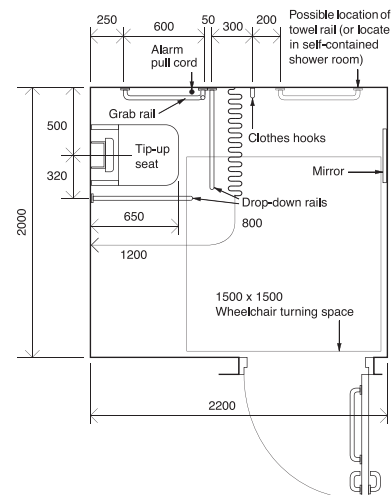

Document M Pack Shower Scenario

Drawing is for guidance only -
please revert to relevant building regulations

Shower Scenario

White
 Blue - RAL 5011
 RAL Colour
 Mirror Polish
 Sateen Polish

with 760mm Hinged Support Rail and 650mm Projection Shower Seat

Aluminium Backplate

Stainless Steel Backplate

SS	2 Rail Pack	83410	83415	83420	83408	83409
----	-------------	-------	-------	-------	-------	-------

- Stainless Steel for use in wet or damp areas.
- Bespoke Doc M Packs can be made to your specification using codes listed within this catalogue.
- Mirror Polished and Sateen Polished shower seats and hinged rails are made with stainless steel backplates, white and coloured finishes are made with Aluminium backplates.
- Fixing holes to fit size 8 screws and M8 bolts. (Fixings not supplied)

Pack Contents

Shower Scenario 2 Rail Pack includes:

- 2x 760mm Double Arms
- 1x Backrest 150 x 400 x 150mm
- 1x Foam Cushion
- 1x Shower Seat (650mm Projection)
- 2x Grab Rails 600mm x 35mm

+ Extras

A selection of recommended accessories to complement the Document M Packs.