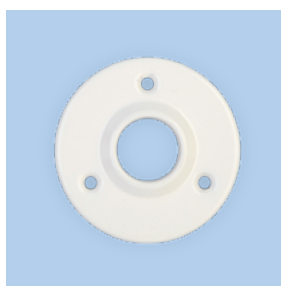

Essential Flanges

25mm Flange
Stainless Steel

25mm Stainless Steel	
White Polyester	79095
Mirror Polished	79090
Sateen Polished	79091

Mild Steel

25mm Mild Steel	
Chrome Plate	78500
White Polyester	78600

■ Priced per pair.