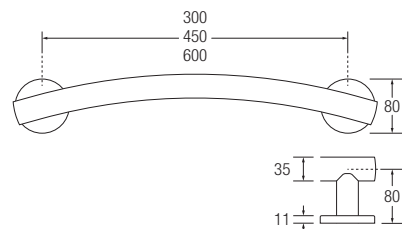

Stainless Steel Yardley Arch Grab Rails

25mm Yardley Arch Grab Rail
Mirror Polish

35mm Yardley Arch Grab Rail
Mirror Polish

Arch Grab Rail

25mm	SS	300mm	17020MP	17020SP	17020WH	17020CO
25mm	SS	450mm	17021MP	17021SP	17021WH	17021CO
25mm	SS	600mm	17022MP	17022SP	17022WH	17022CO
35mm	SS	300mm	19020MP	19020SP	19020WH	19020CO
35mm	SS	450mm	19021MP	19021SP	19021WH	19021CO
35mm	SS	600mm	19022MP	19022SP	19022WH	19022CO

25mm

35mm

Stainless Steel

- Minimum projection distance from the wall for when space is at a premium.
- Stylish, low profile cover plates.
- Smaller tube diameter for stylish home bathroom applications. 25mm
- Perfectly shaped machined support legs.
- Available in mirror polished, sateen polished and polyester coated finishes. Please specify the RAL colour you require when ordering colours.
- Fixing holes to fit size 8 screws. (Fixings not supplied)