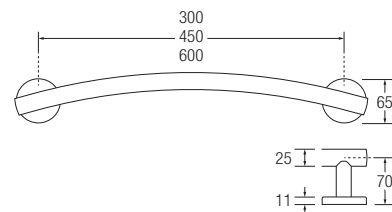

Stainless Steel Yardley Arch Grab Rails

25mm Yardley Arch Grab Rail
Mirror Polish

35mm Yardley Arch Grab Rail
Mirror Polish

Arch Grab Rail

25mm	SS	300mm	17020MP	17020SP	17020WH	17020CO
25mm	SS	450mm	17021MP	17021SP	17021WH	17021CO
25mm	SS	600mm	17022MP	17022SP	17022WH	17022CO
35mm	SS	300mm	19020MP	19020SP	19020WH	19020CO
35mm	SS	450mm	19021MP	19021SP	19021WH	19021CO
35mm	SS	600mm	19022MP	19022SP	19022WH	19022CO

25mm

35mm

Stainless Steel

- Minimum projection distance from the wall for when space is at a premium.
- Stylish, low profile cover plates.
- Smaller tube diameter for stylish home bathroom applications. 25mm
- Perfectly shaped machined support legs.
- Available in mirror polished, sateen polished and polyester coated finishes. Please specify the RAL colour you require when ordering colours.
- Fixing holes to fit size 8 screws. (Fixings not supplied)